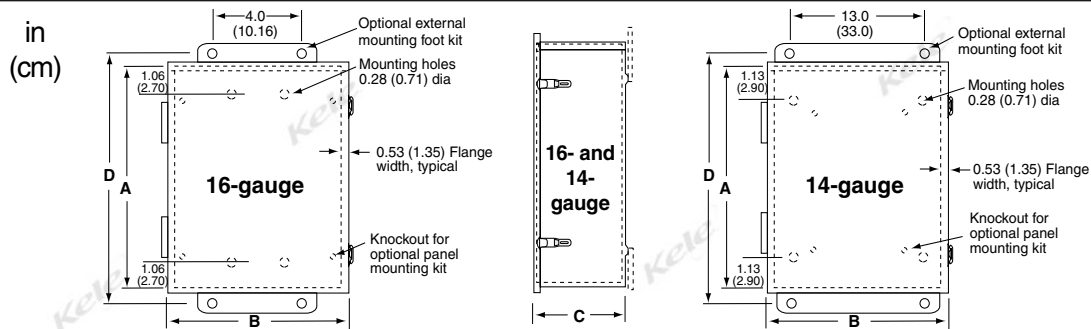

### FEATURES

- Drip-shield top and seam-free sides, front, and back
- Galvanized steel lift-off hinges with stainless steel pins
- Cover fastened securely with draw-pull catches
- Provisions for padlocking on each draw-pull catch
- Embossed mounting holes on back of enclosure
- Gasketing along top of door
- ANSI 61 gray polyester-powder coating inside and out over galvanized steel
- Optional steel panels with white finish
- Fans, heaters, louvers, and windows available
- UL File #E27567
- CSA File #LL42184, RoHs
- One-year warranty

### DIMENSIONS

### ORDERING INFORMATION

ENCLOSURE MODEL†††	DIMENSIONS** A x B x C in (cm)	MOUNTING D	BODY GAUGE	WEIGHT lb (Kg)	SOLID PANEL* MODEL	DIMENSIONS H x W in (cm)	GAUGE	WEIGHT lb (Kg)
A-8R64HCLO	8 x 6 x 4 (20 x 15 x 10)	9.12 (23)	16	4.9 (2.2)	A-6P6†	4.88 x 4.88 (12 x 12)	14	0.5 (0.32)
A-8R86HCLO	8 x 8 x 6 (20 x 20 x 15)	9.12 (23)	16	6.8 (3.1)	A-8P6†	6.75 x 4.88 (17 x 12)	14	0.7 (0.3)
A-10R86HCLO	10 x 8 x 6 (25 x 20 x 15)	11.12 (28)	16	8.2 (3.7)	A-8P8†	6.75 x 6.88 (17 x 17.5)	14	1 (0.5)
A-12R106HCLO	12 x 10 x 6 (30 x 25 x 15)	13.12 (33)	16	11 (5.0)	A-10P10†	8.75 x 8.88 (22 x 22.5)	14	1.7 (0.8)
A-12R126HCLO	12 x 12 x 6 (30 x 30 x 15)	13.12 (33)	16	11.8 (5.4)	A-12P10†	10.75 x 8.88 (27 x 22.5)	14	2.1 (0.95)
A-16R126HCLO	16 x 12 x 6 (41 x 30 x 15)	17.12 (43)	16	14.6 (6.6)	A-14P12†	12.75 x 10.88 (32 x 28)	14	3 (1.4)
A-16R166HCLO	16 x 16 x 6 (41 x 41 x 15)	17.31 (44)	14	18.2 (8.3)	A-16P16††	13 x 13 (33 x 33)	12	5.2 (2.4)
A-20R166HCLO	20 x 16 x 6 (51 x 41 x 15)	21.31 (54)	14	21.5 (9.8)	A-20P16††	17 x 13 (43 x 33)	12	6.7 (3)
A-20R208HCLO	20 x 20 x 8 (51 x 51 x 20)	21.31 (54)	14	30.7 (13.9)	A-20P20††	17 x 17 (43 x 43)	12	9 (4.1)
A-24R208HCLO	24 x 20 x 8 (61 x 51 x 20)	25.31 (64)	14	36 (16.3)	A-24P20††	21 x 17 (53 x 43)	12	11 (5)
A-24R248HCLO	24 x 24 x 8 (61 x 61 x 20)	25.31 (64)	14	45 (20.4)	A-24P24††	21 x 21 (53 x 53)	12	14 (6.4)
A-30R248HCLO	30 x 24 x 8 (76 x 61 x 20)	31.31 (80)	14	54 (24.5)	A-30P24††	27 x 21 (69 x 53)	12	18.7 (8.5)