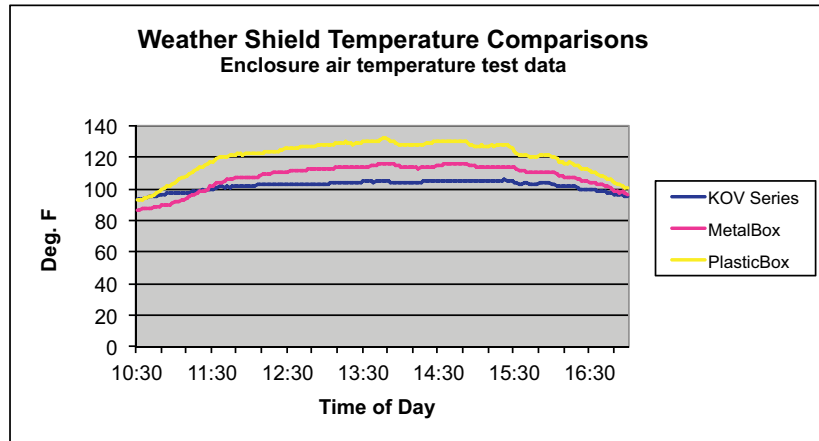

TEMPERATURE COMPARISONS

ORDERING INFORMATION

MODEL	DESCRIPTION
KOV-1	NEMA 3R fabric weather shield, 6" dia. x 7"H, fits Honeywell ML6984/7984, JCI VA-4233
KOV-2	NEMA 3R fabric weather shield, 8" dia. x 10"H, fits Honeywell ML6420/7420/6425/7425 and Belimo NV/NVF
KOV-3	NEMA 3R fabric weather shield, 10" dia. x 10"H, fits Honeywell ML6421/7421
KOV-4	NEMA 3R fabric weather shield, 14" dia. x 12"H, fits Honeywell Q5022 linkage with dual actuators