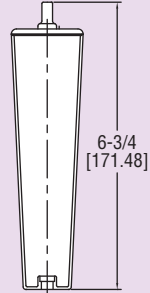

Portable Wind Meter

TEST EQUIPMENT

Hold this way
for low scale reading.

For high scale reading, finger
covers hole.

Ideal for yachtsmen, outdoorsmen, farmers, etc. A welcome gift. Use anywhere. Direct reading, no calculations. Hold meter at eye level, back of unit to wind. White ball in tube indicates wind speed. Meter has two scales for max accuracy and easy reading – low, 2 to 10 and high, 4 to 66 mph range. For high range, cover hole with finger. Pocket size, sturdy plastic, has case.

Note: Standard discounts do not apply to the Windmeter. Sporting goods dealers and distributors: Contact factory for quantity discounts.

Dimensions: 5/8" W X 6-3/4" H X 17/32" D.

Wind Meter-MPH, mph scale	\$29.75
Wind Meter-KNOT, knots scale29.75
Wind Meter-KPH, kph scale29.75
Wind Meter-MPS, mps scale29.75
A-376, Replacement floats for windmeter, tube of 311.75